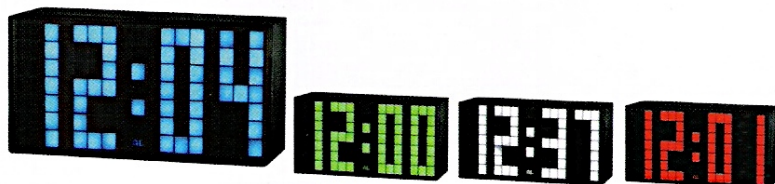

## GTLY2081

LED 時計  
LED Clock  
UNIT SIZE.:10.85 × 10.8 × 5CM  
QTY.:20PCS/CTN  
MEAS.:45 × 33 × 28.5CM  
G.W.:11.5KGS

## GTLY2083

LED 時計  
LED Clock  
UNIT SIZE.:16.61 × 8.55 × 6CM  
QTY.:20PCS/CTN  
MEAS.:38 × 28.5 × 45.5CM  
G.W.:12.7KGS

## GTLY2082

LED 時計  
LED Clock  
UNIT SIZE.:20.1 × 10.1 × 6CM  
QTY.:12PCS/CTN  
MEAS.:46 × 33 × 26.6CM  
G.W.:8.5KGS

## GTGD35

圓球按摩器  
Ball shape massager  
QTY.:36PCS/CTN  
MEAS.:38 × 35 × 35CM  
G.W.:13KGS