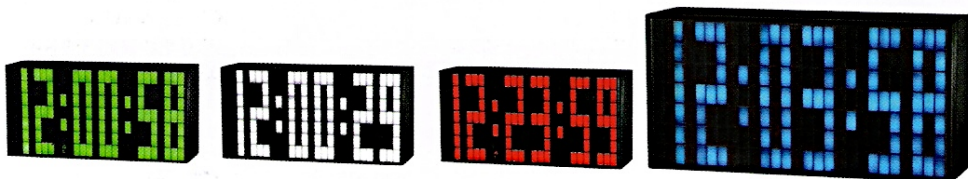

## GTLY2081

LED 時計  
LED Clock  
UNIT SIZE.:10.85 × 10.8 × 5CM  
QTY.:20PCS/CTN  
MEAS.:45 × 33 × 28.5CM  
G.W.:11.5KGS

## GTLY2083

LED 時計  
LED Clock  
UNIT SIZE.:16.61 × 8.55 × 6CM  
QTY.:20PCS/CTN  
MEAS.:38 × 28.5 × 45.5CM  
G.W.:12.7KGS

## GTLY2082

LED 時計  
LED Clock  
UNIT SIZE.:20.1 × 10.1 × 6CM  
QTY.:12PCS/CTN  
MEAS.:46 × 33 × 26.6CM  
G.W.:8.5KGS

## GTGD35

圓球按摩器  
Ball shape massager  
QTY.:36PCS/CTN  
MEAS.:38 × 35 × 35CM  
G.W.:13KGS