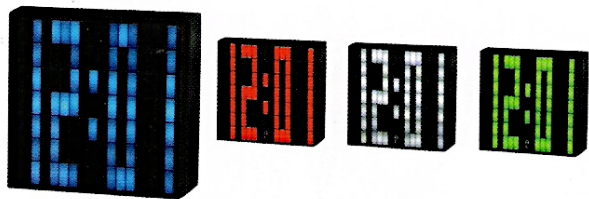

## GTLY2081

LED 時計  
LED Clock  
UNIT SIZE.:10.85 × 10.8 × 5CM  
QTY.:20PCS/CTN  
MEAS.:45 × 33 × 28.5CM  
G.W.:11.5KGS

## GTLY2083

LED 時計  
LED Clock  
UNIT SIZE.:16.61 × 8.55 × 6CM  
QTY.:20PCS/CTN  
MEAS.:38 × 28.5 × 45.5CM  
G.W.:12.7KGS

## GTLY2082

LED 時計  
LED Clock  
UNIT SIZE.:20.1 × 10.1 × 6CM  
QTY.:12PCS/CTN  
MEAS.:46 × 33 × 26.6CM  
G.W.:8.5KGS