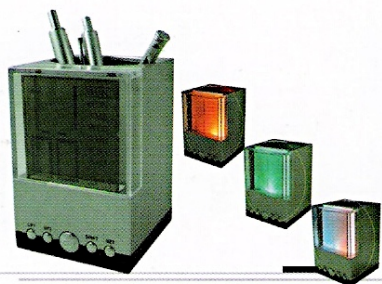

## GTKZ601

彩灯万年历笔筒  
colorful light calendar pen holder  
QTY.:80PCS/CTN  
MEAS.:45 × 37 × 53CM  
G.W.:18KGS