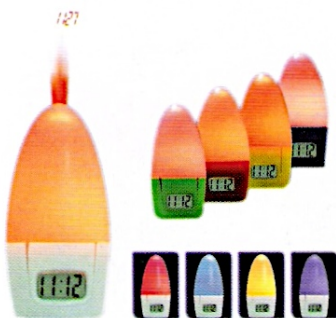

GTA111A
 投影時計
 Projection clock
 QTY.:50PCS/CTN
 MEAS.: 62 × 36 × 34.5CM
 G.W.:11KGS

GTJS2510
 投影時計
 Projection clock
 QTY.:200PCS/CTN
 MEAS.:47 × 29 × 38CM
 G.W.:19.7KGS

GTJS2465
 投影時計
 Projection clock
 QTY.:100PCS/CTN
 MEAS.:47.8 × 38.6 × 47.3CM
 G.W.:18.6KGS

GTE15
 金属投影钟
 Metal projection clock
 QTY.:20PCS/CTN
 MEAS.: 32.5 × 33.5 × 34CM
 G.W.:12KGS

GTYT6103
 多功能投影钟
 Multifunction projection clock
 QTY.:40PCS/CTN
 MEAS.:39 × 24.4 × 35CM
 G.W.:12.9KGS

GTD2610-1
 七彩小夜灯投影钟
 7-COLOL lamp with Projection clock
 QTY.:360PCS/CTN
 MEAS.: 56 × 47 × 29CM
 G.W.:17.2KGS

GTXK8003
 投影钟
 Projection clock
 QTY.:80PCS/CTN
 MEAS.: 43.5 × 38.5 × 28.5 CM
 G.W.:16KGS